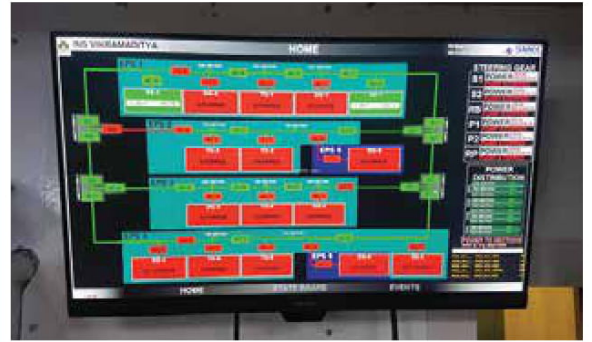

# DATA ACQUISITION & DISPLAY SYSTEM

SMEC designed data acquisition and display systems are unique, user friendly, accurate and customisable solutions.

## FEATURES

- Accurate
- Uses marine standard sensors and pickups
- Licensed software.
- Open architecture,
- Scalable architecture
- Alarm monitoring with trending
- Customised Data storage.

 **SMEC**  
Automation Pvt. Ltd.