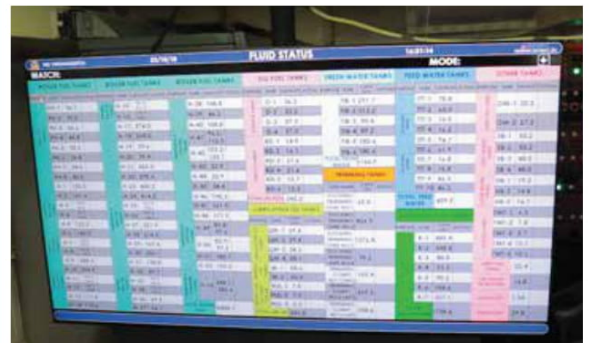

# DATA ACQUISITION & DISPLAY SYSTEM

SMEC designed data acquisition and display systems are unique, user friendly, accurate and customisable solutions.

## FEATURES

- Accurate
- Uses marine standard sensors and pickups
- Licensed software.
- Open architecture,
- Scalable architecture
- Alarm monitoring with trending
- Customised Data storage.

 **SMEC**  
Automation Pvt. Ltd.