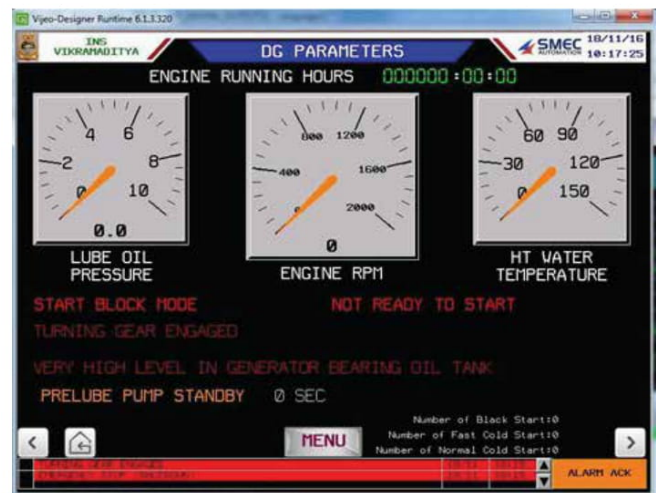

Control & Alarm Monitoring Panels

SMEC has designed and supplied various control and monitoring panels for electrical, engineering and Instrumentation departments across various customers including Indian Navy, ONGC etc. Supplied as an optimised solution to match existing system as a part or as a whole solution as a customised designed product.

TYPES

- Retrofit solutions
- Customised solutions
- New builds catering entire scope of controls

FEATURES

- Centralised Control
- Remote Monitoring Options
- Highly accurate instrumentations
- User Friendly systems
- Minimal maintenance
- Marine compliant
- Automated and Manual control options
- Alarm monitoring and log generations
- Trend analysis